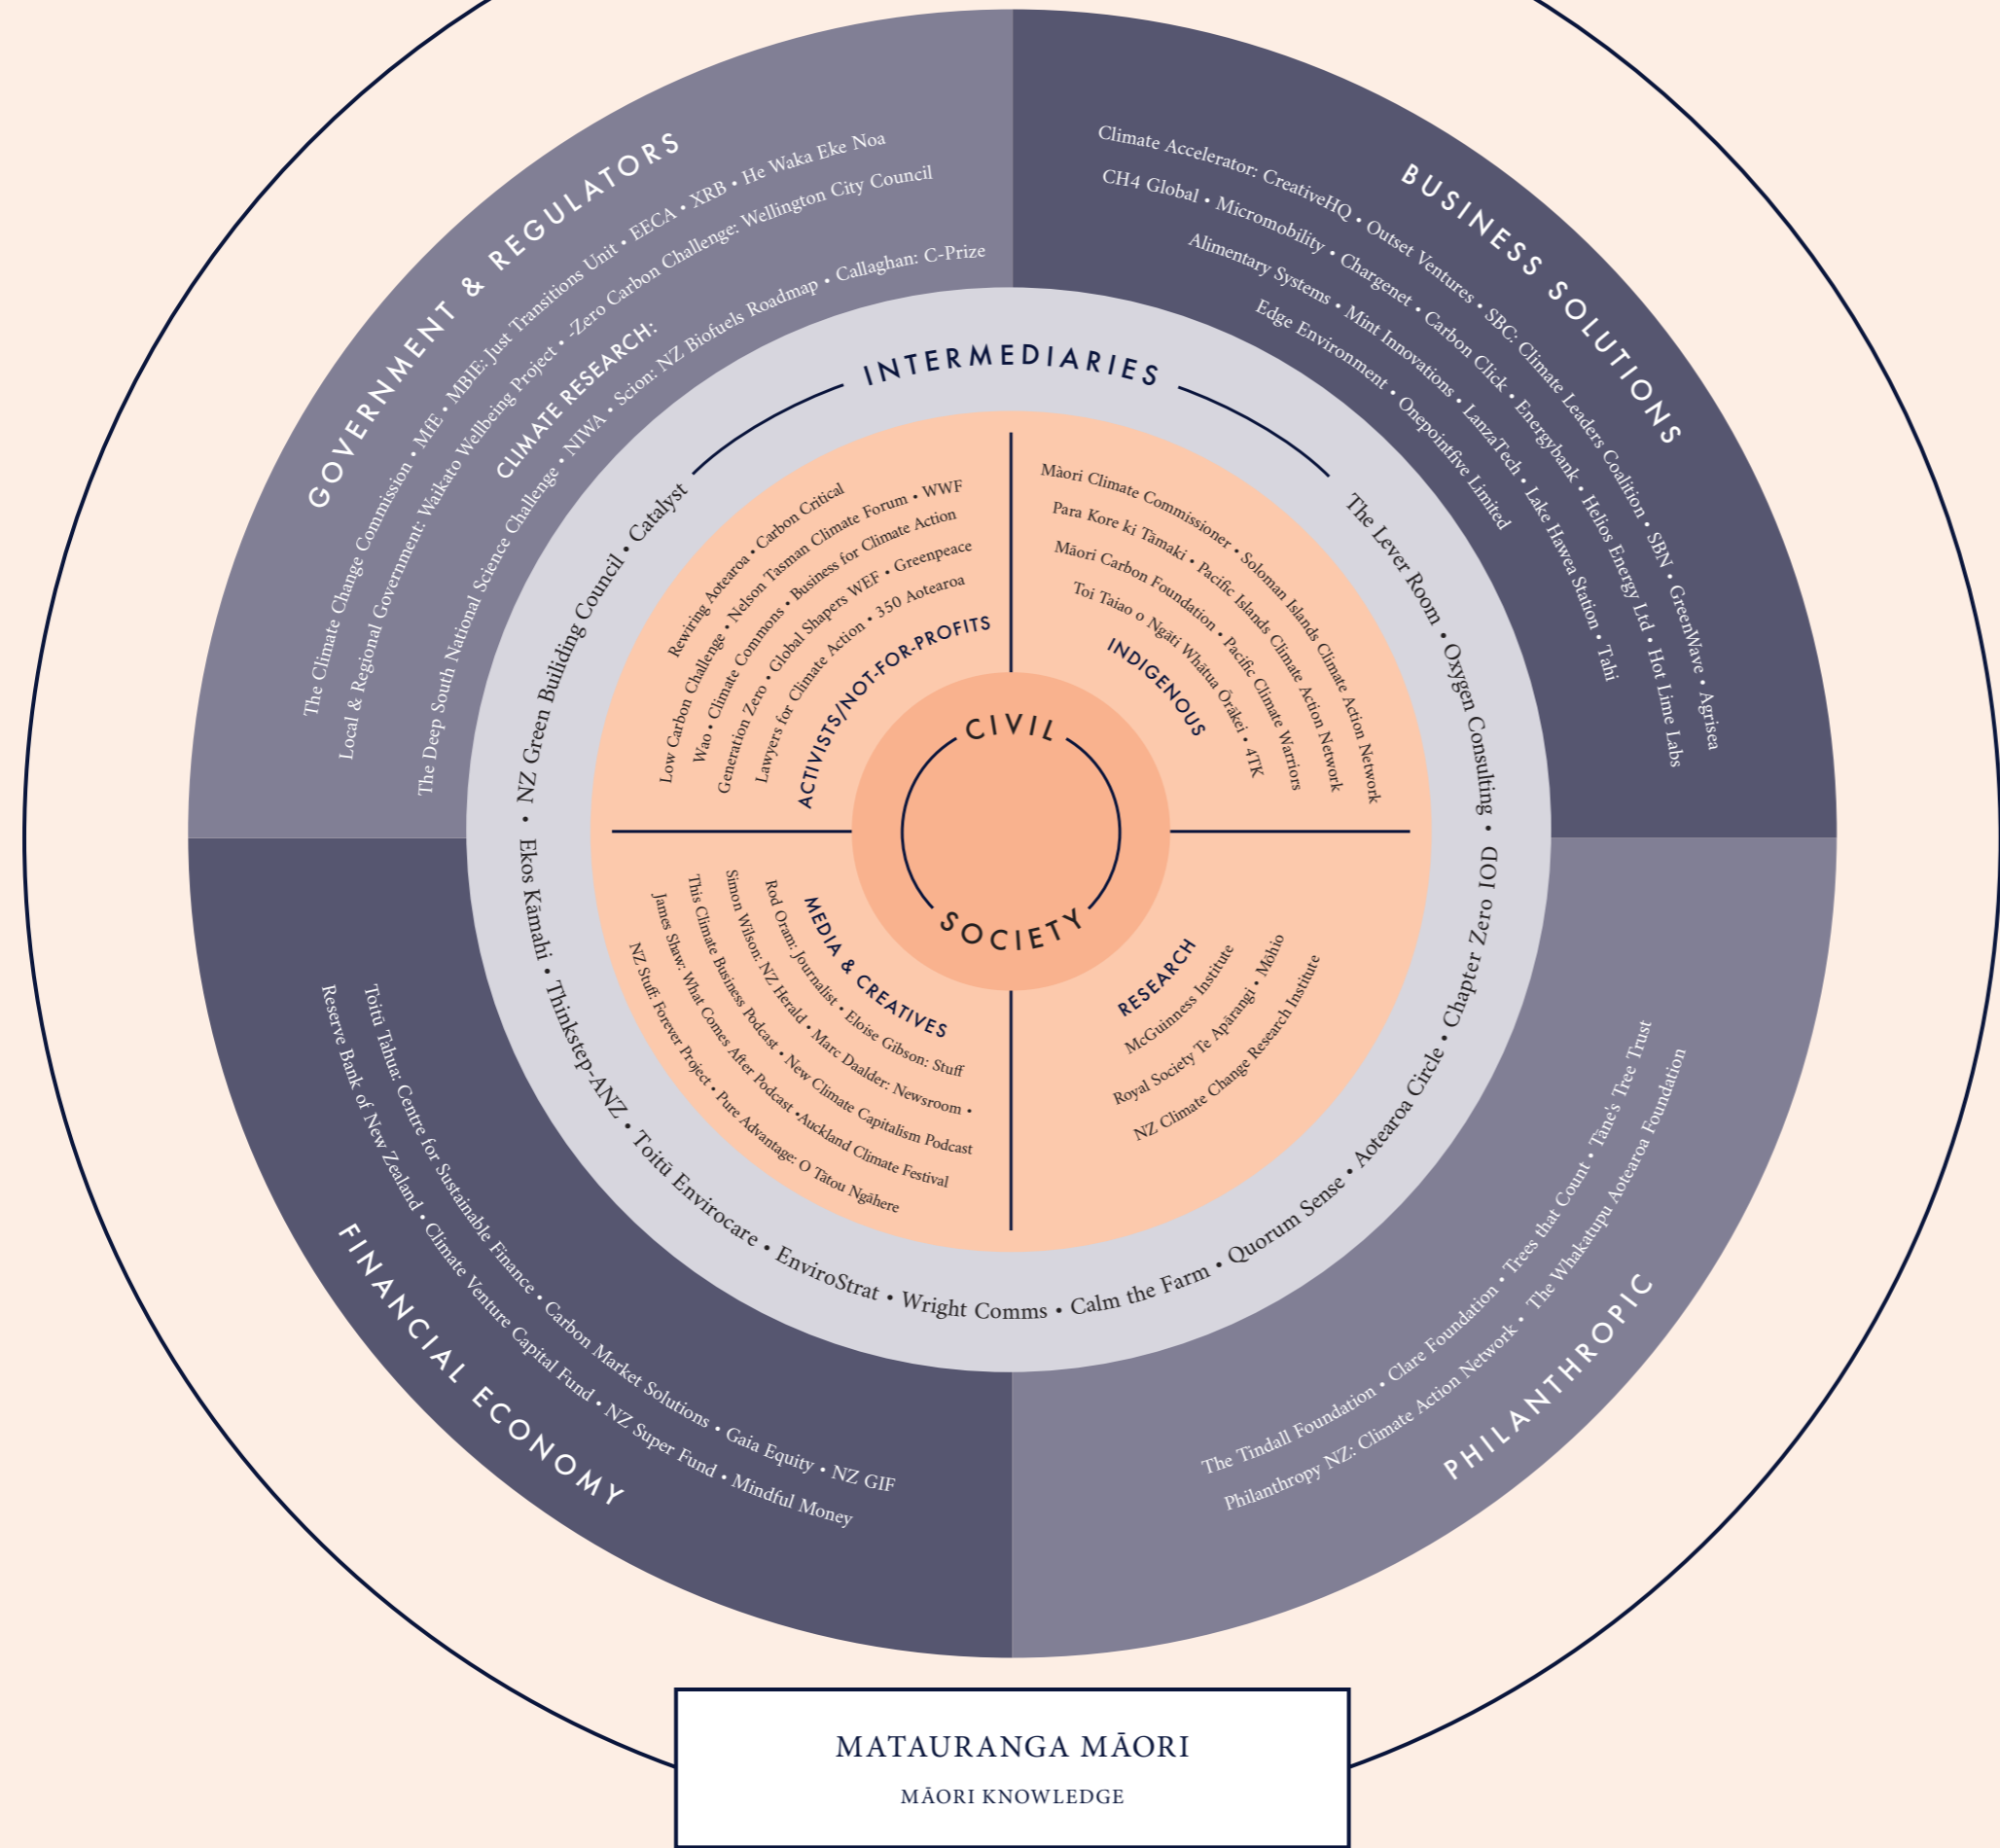

THE PARIS AGREEMENT
URGENT ACTION TO COMBAT CLIMATE
CHANGE AND ITS IMPACTS: SDG 13

MATAURANGA MĀORI
MĀORI KNOWLEDGE

2023 CLIMATE SOLUTIONS DIRECTORY

WHO'S ALREADY HELPING TO
LEAD US TO A BETTER FUTURE?

A growing number of organisations are helping to power up New Zealand's transition to a low carbon future. We're shining a light on their contributions, while acknowledging there is much more work to do. We now need to resource co-ordinated collective action at scale to immediately drawdown greenhouse gas emissions. This directory map seeks to positively support these efforts.

It is well recognised that coordinated action at scale is fundamental to enable the changes required and to move within planetary boundaries. Delaying action also creates a more expensive and disruptive transition to a low-carbon society. There is an imperative to act, now.

PURPOSE OF THIS DIRECTORY MAP

This map was created for two core purposes:

1. To help accelerate the changes we need by uplifting co-ordinated climate action at scale across New Zealand.
2. To demonstrate the growing momentum from iwi, business and communities actively contributing practical climate solutions. These courageous organisations are already helping to lead us to a better future.